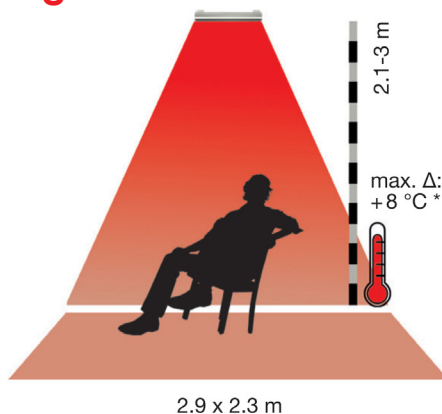

Heating area

*Values are approximate. Max. temperature increases achievable in enclosed spaces at 8°C (dependent on the respective installation conditions and mounting height).